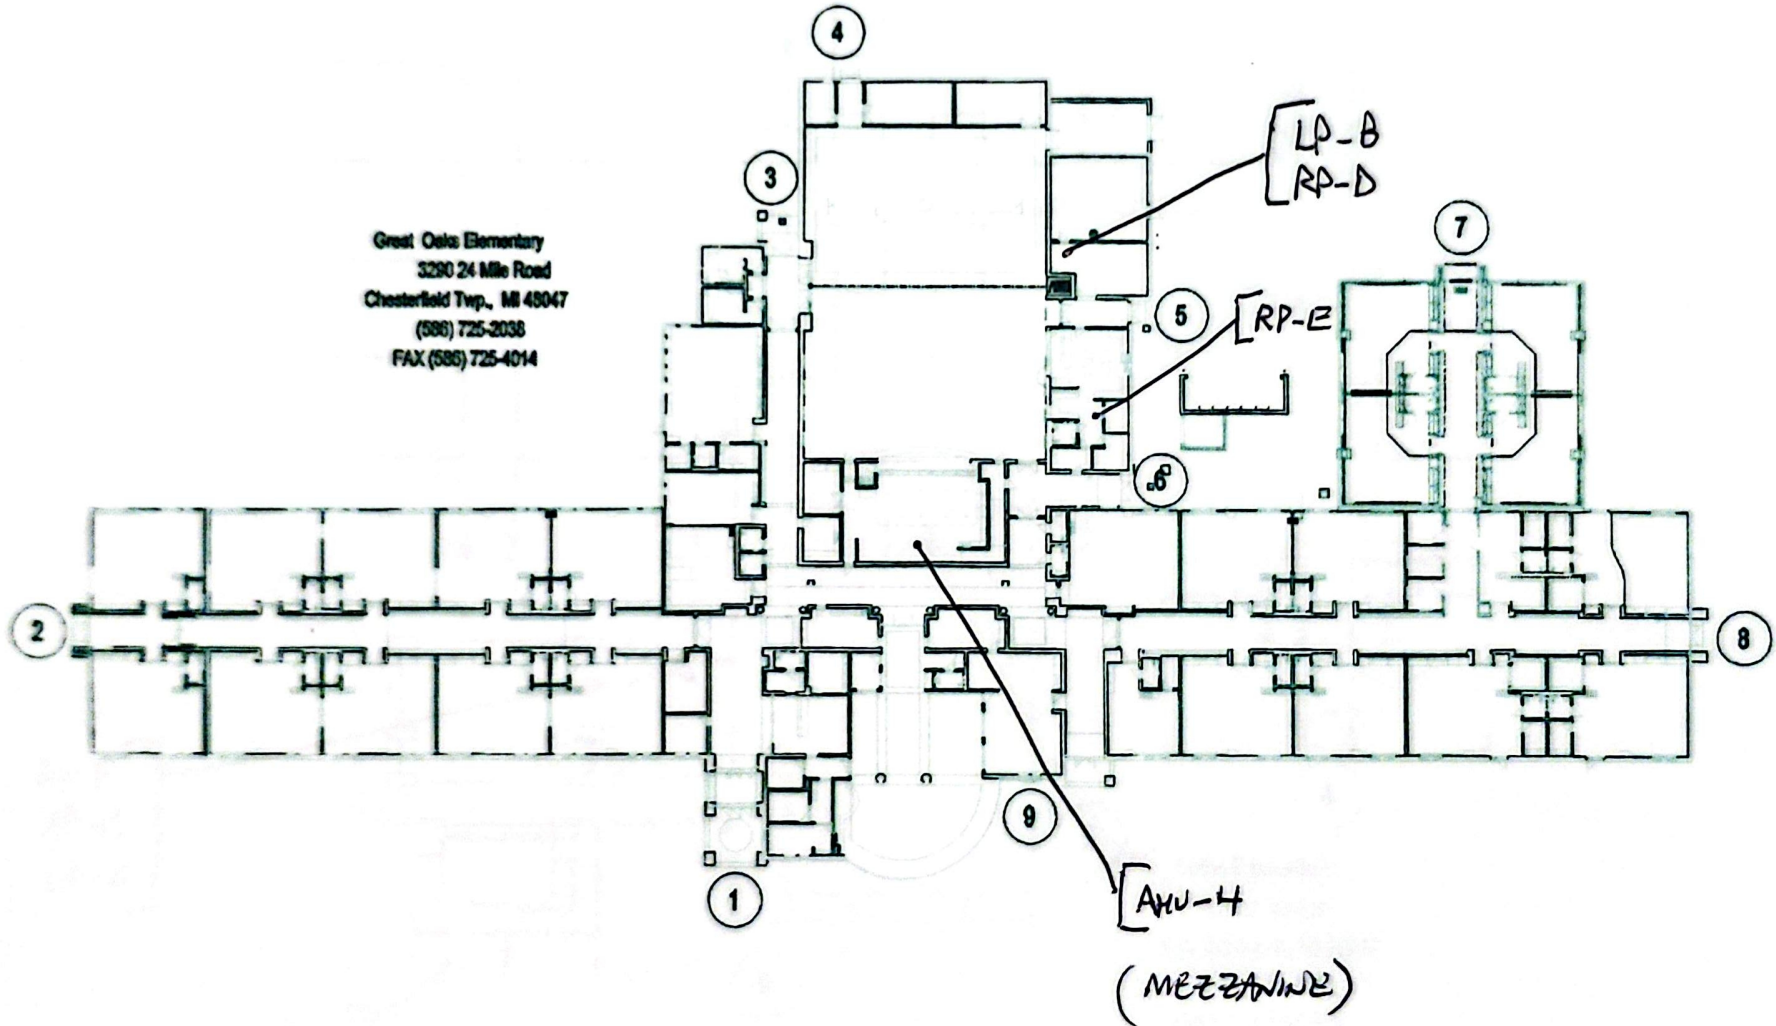

Great Oaks Elementary
3290 24 Mile Road
Chesterfield Twp., MI 48047
(586) 725-2038
FAX (586) 725-4014