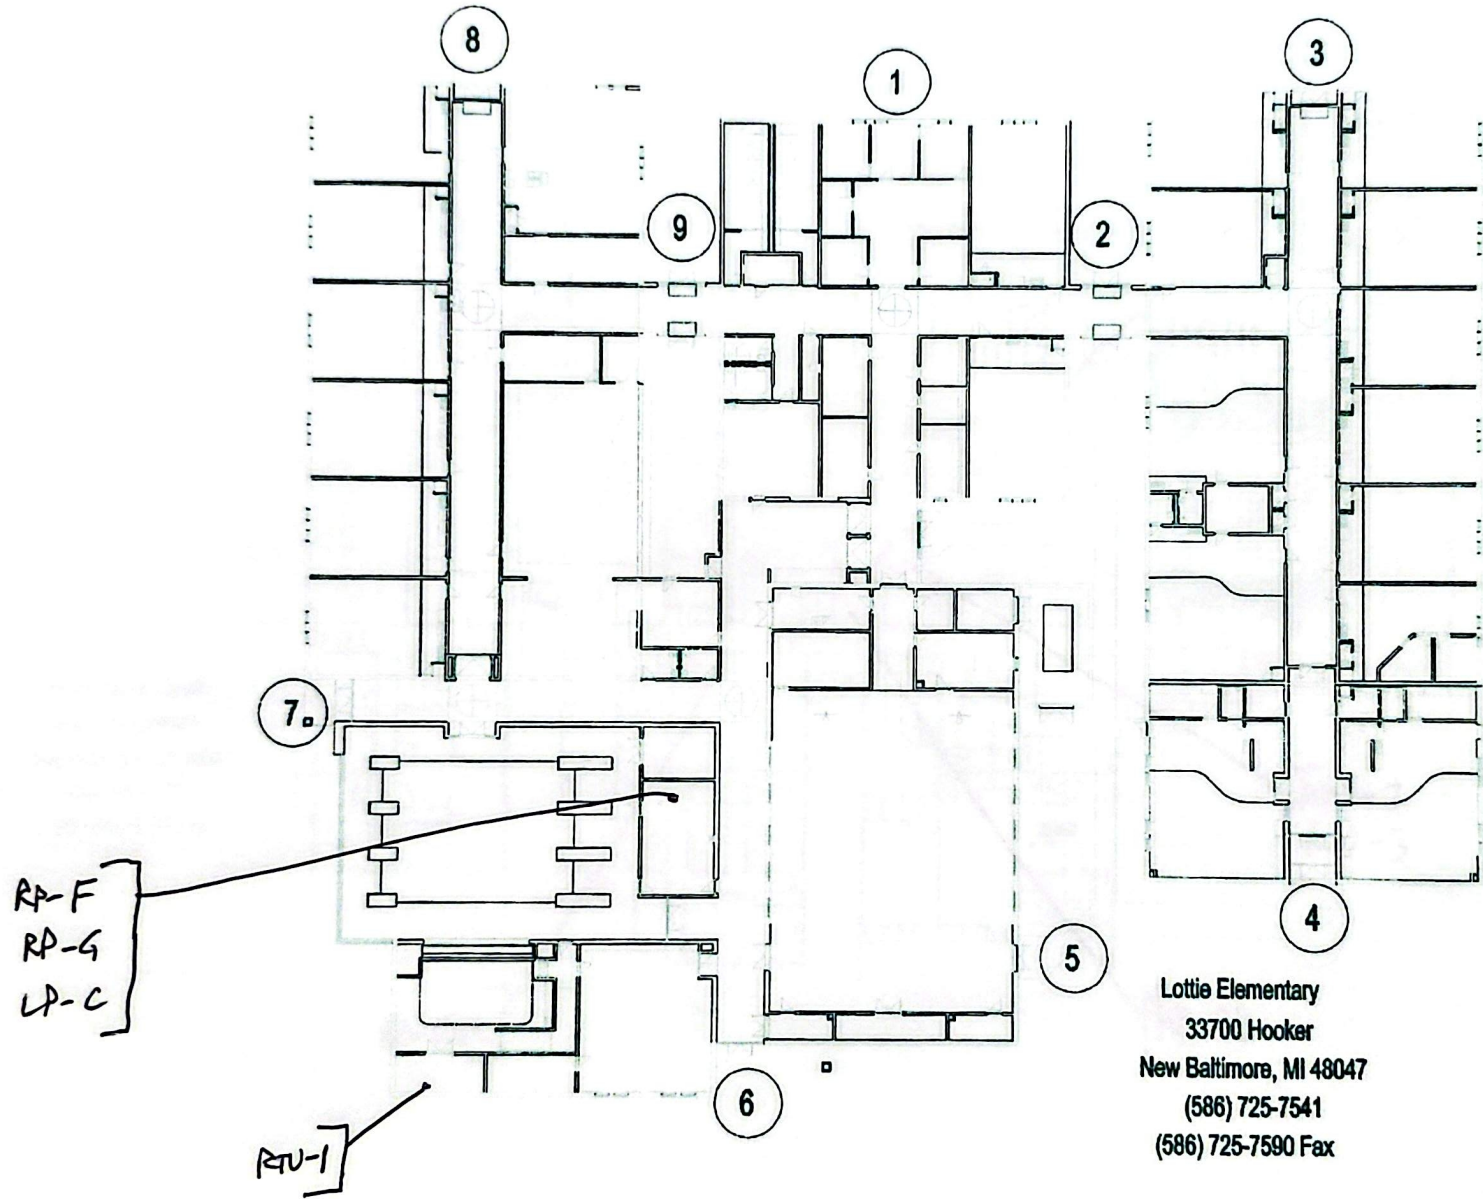

Lottie Elementary
33700 Hooker
New Baltimore, MI 48047
(586) 725-7541
(586) 725-7590 Fax