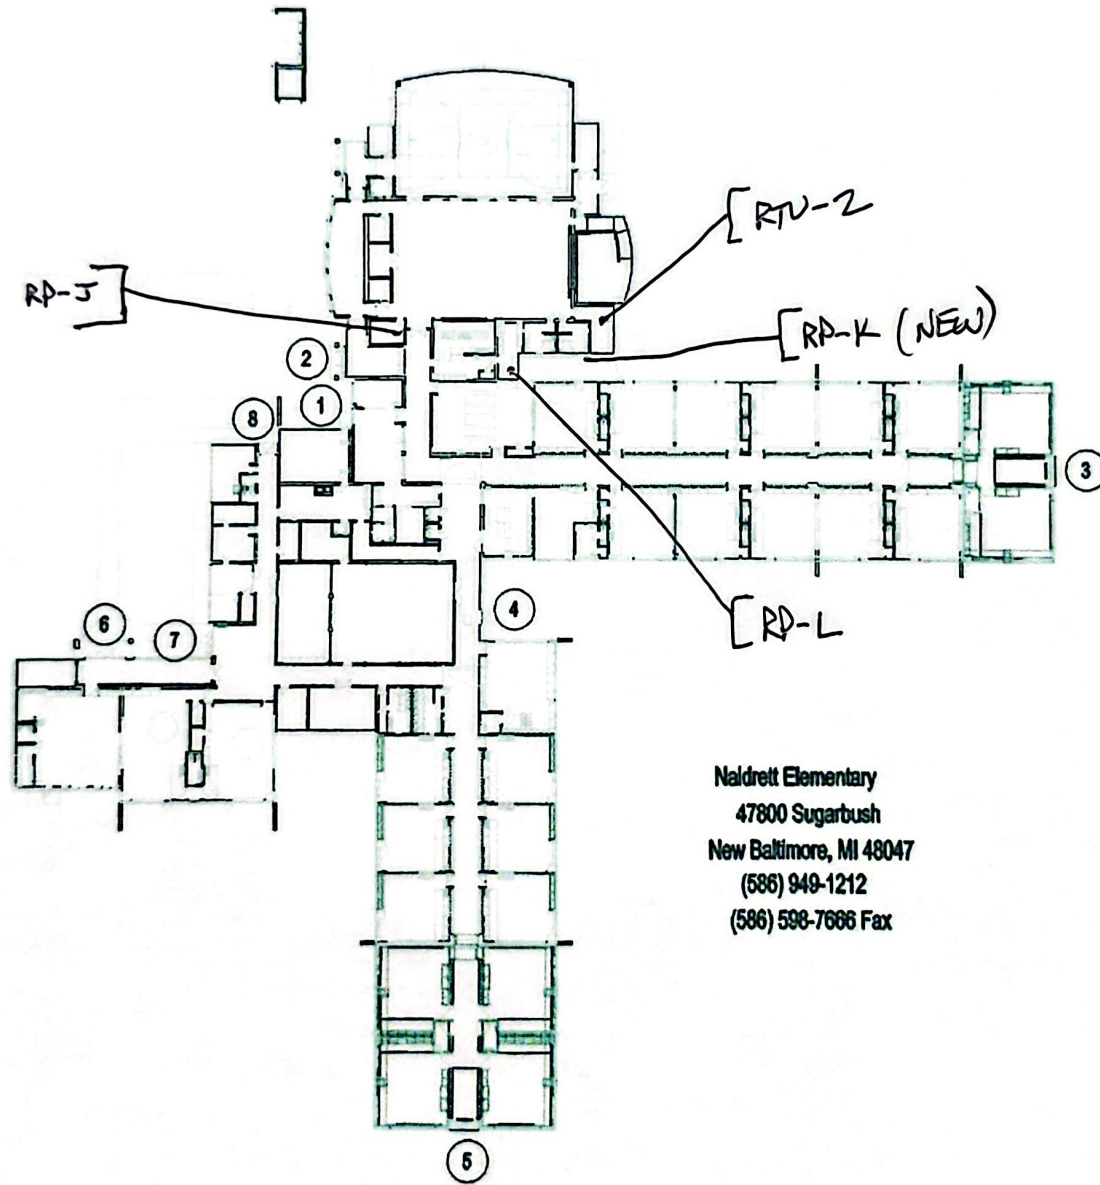

MAN-1
RTV-DZ

RPN
RPN2
(NEW)

Naldrett Elementary
47800 Sugarbush
New Baltimore, MI 48047
(586) 949-1212
(586) 598-7666 Fax