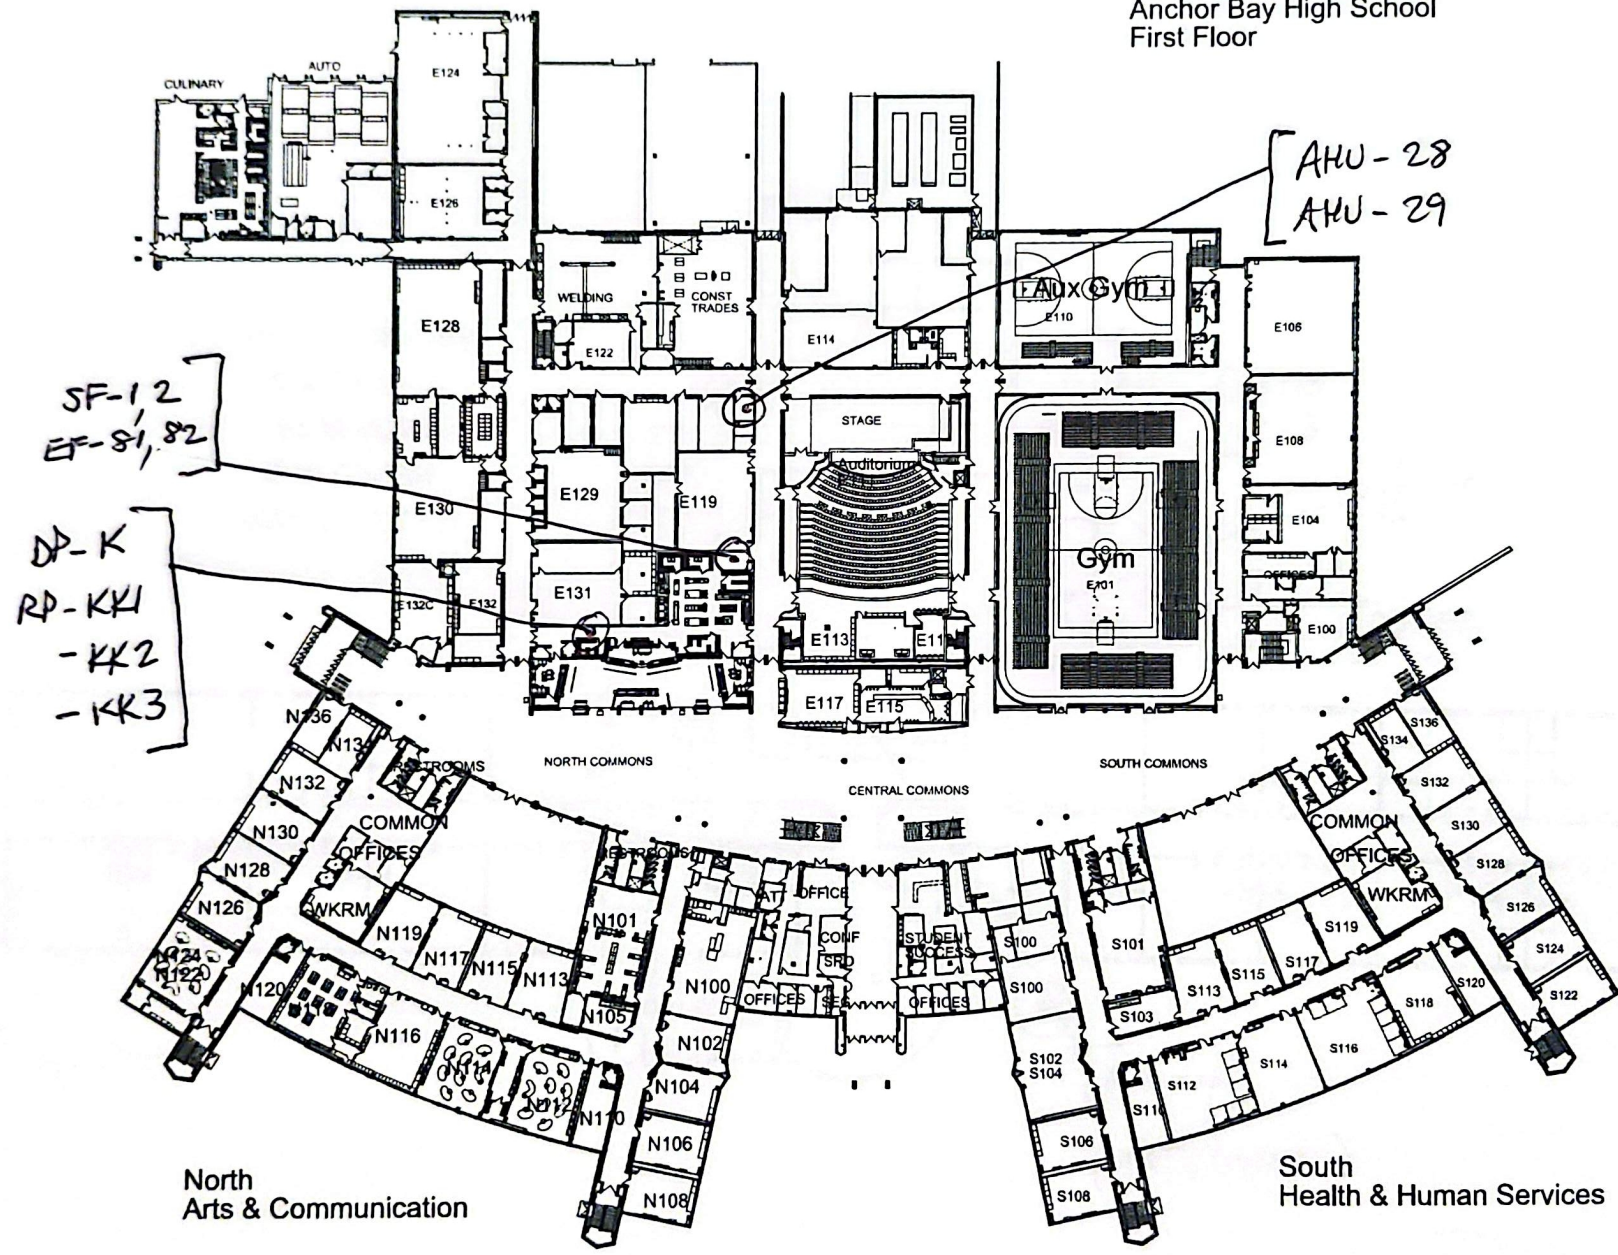

Anchor Bay High School
First Floor