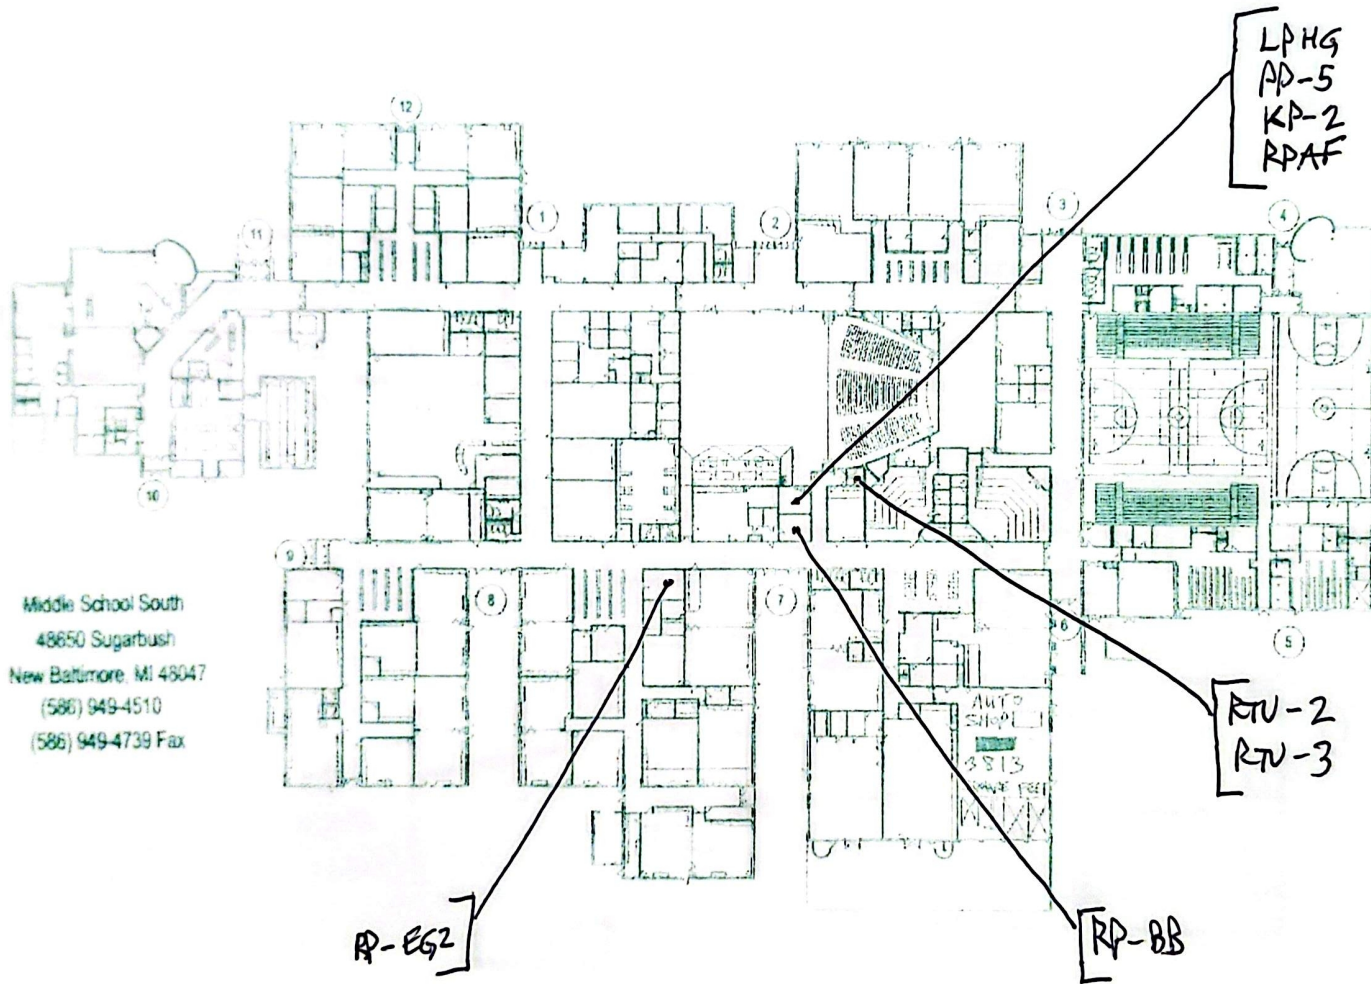

Middle School South
48650 Sugarbush
New Baltimore, MI 48047
(586) 949-4510
(586) 949-4739 Fax