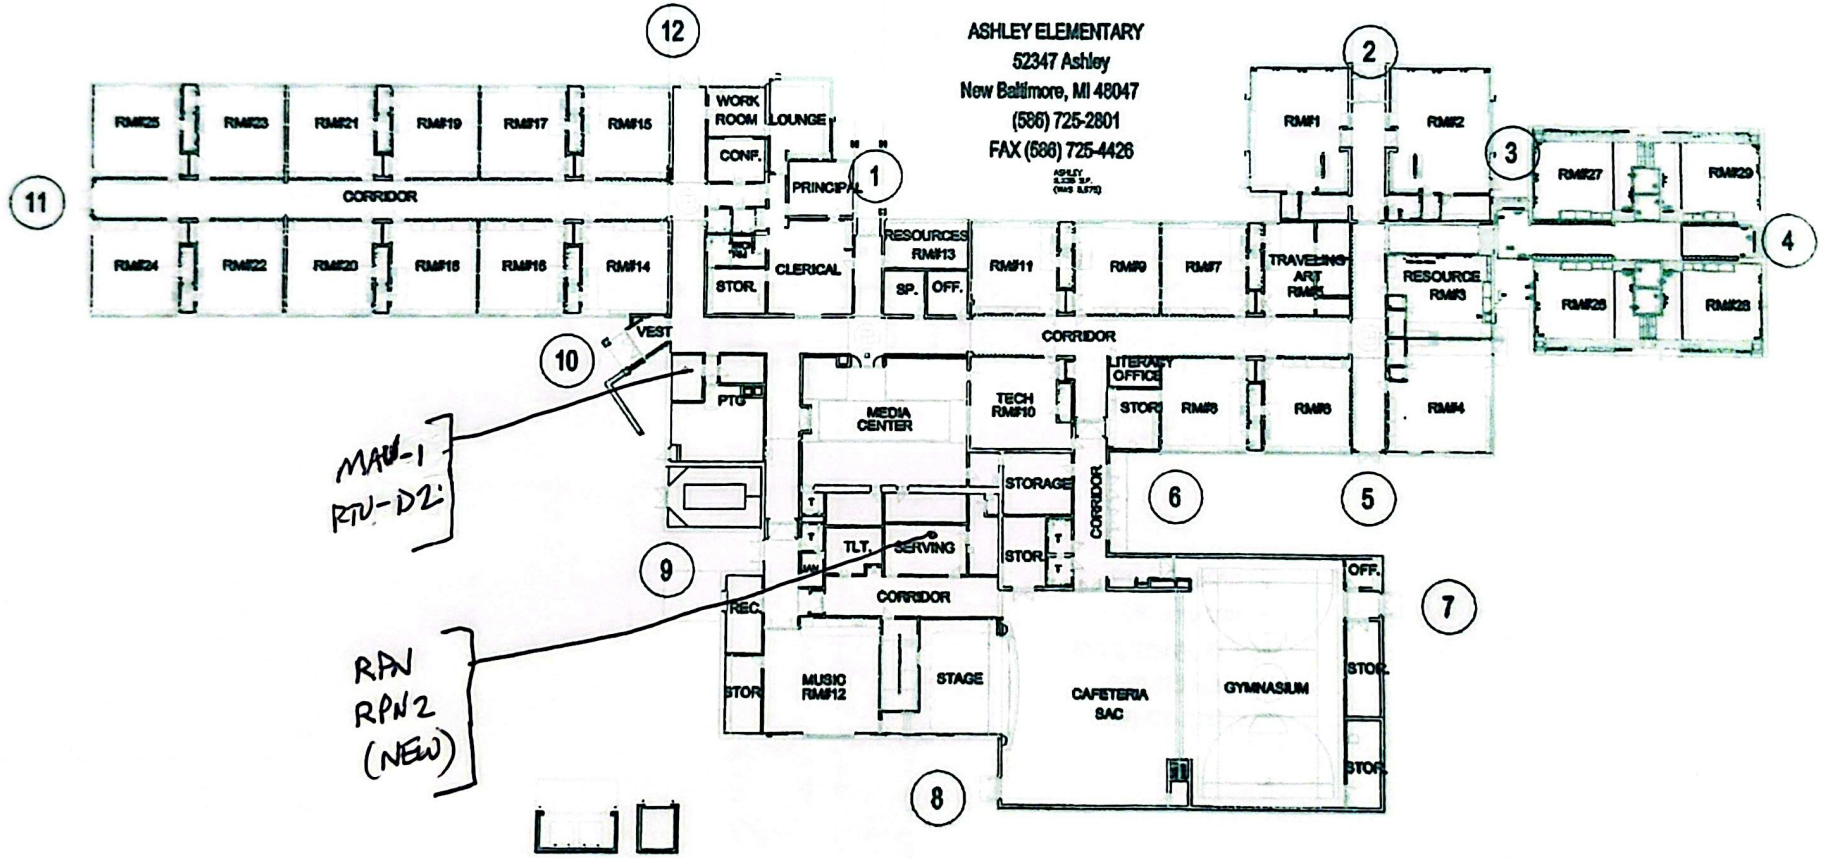

MAN-1
RTV-DZ

RPN
RPN2
(NEW)

Naldrett Elementary
47800 Sugarbush
New Baltimore, MI 48047
(586) 949-1212
(586) 598-7666 Fax